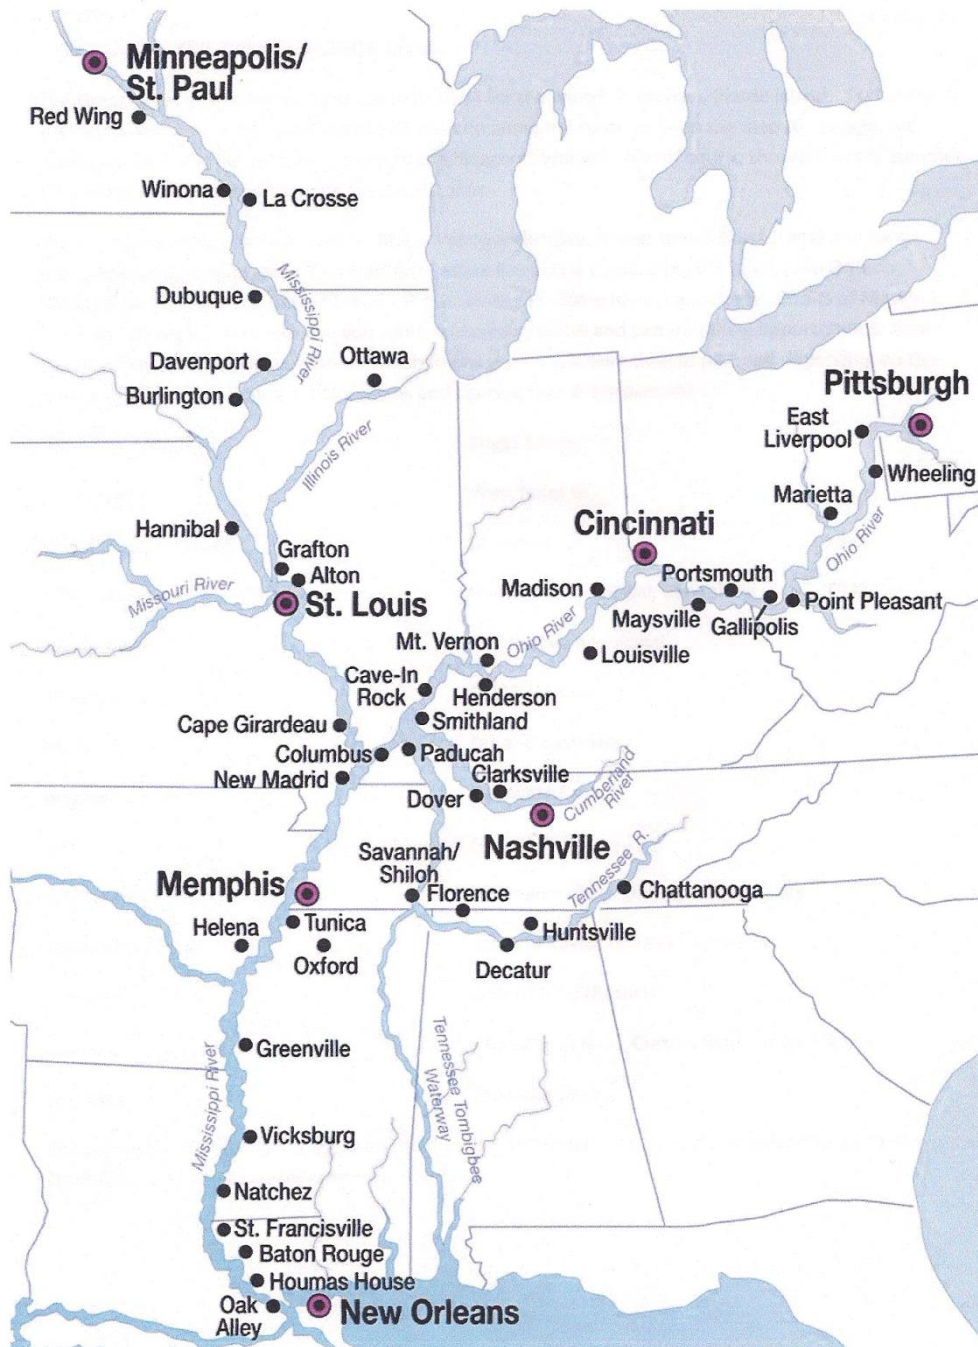

MISSISSIPPI RIVER – OHIO RIVER

There are numerous river cruises, but for the sake of simplicity the American Cruise Lines site provided a great map sequence. This line has seven tours and of course some of the river destinations get repeated; consequently, your mapreading skills will have to come to the fore. Following is a list of golf courses by state and city, and is by no means comprehensive. In addition to “Dat Ol Man Riber he just keep rollin along”, he provides some excellent golfing opportunities among 13 states. Once again the cruise lines itinerary will dictate the arrival and departure times for each city and how much time is available for touring, golf and taxi time.